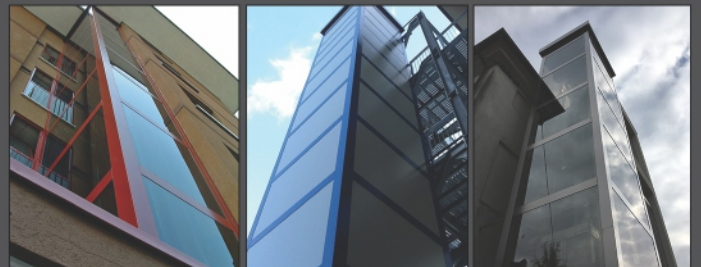

MOBILITY LIFT

- Mobility Lift Model is basically made up of MS Structure which can be covered with Glass or other material.
- MS structure can be either powder coated with different shades as per colour scheme of the homes or can be clad with SS sheets for increased durability.
- Claddings are available in Various shades of ACP sheet, SS Hairline Finish, SS Mirror Finish, SS Gold Finish.
- It can be installed where pit, headroom are constraints and required travel heights are not within the limits of OMAR home lifts.

Gearless

- Power – 1 Phase / 3 Phase
- Pit` –Min. 300mm
- Overhead – Min. 3000mm
- Car Travel – Max. 21 meters
- Speed – Max. 1.0 m/s

OMAR LIFT

Hydraulic

- Power– 1 Phase / 3 Phase
- Pit` –Min. 300mm.
- Overhead – Min. 2800mm
- Car Travel – Max. 15 meters
- Speed – Max. 0.5 m/s