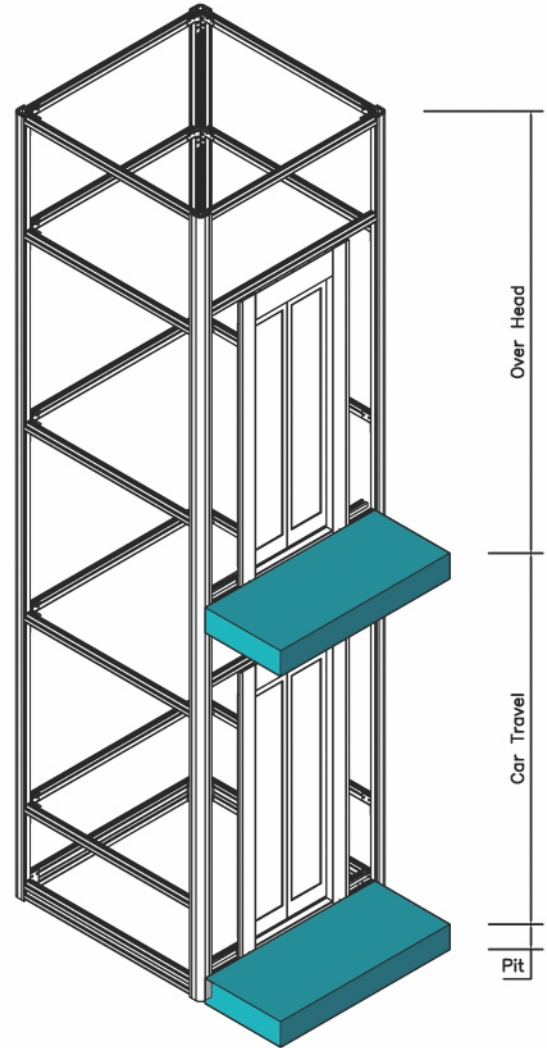

Shaft and shaft structure dimensions depend on access number and layout.

Manual Door Dimensions (mm)

	Min.	Max.
Car	600W x 700D	1100W x 1100D
Shaft Structure (External Dim.)	1200W x 1000D	1700W x 1600D
Masonry Shaft (Internal Dim.)	1220W x 1120D	1720W x 1620D