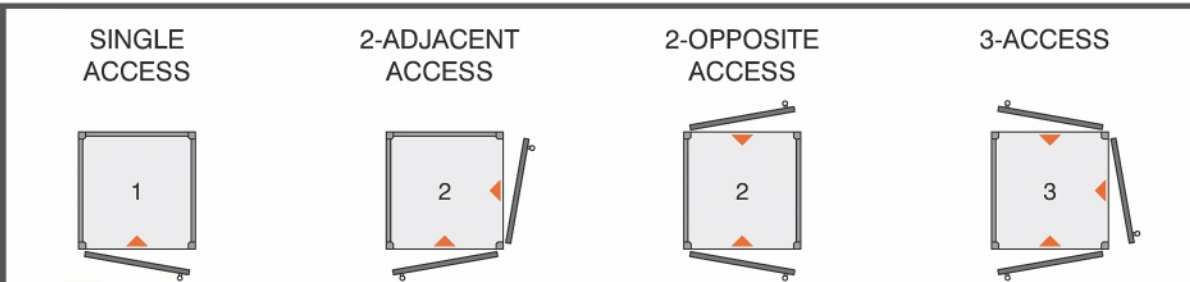

Technical Features

Aluminium Structure Glass Lift

Hydraulic

- Power– 1 Phase / 3 Phase
- Pit` –Min. 100mm.
- Overhead – Min. 2800mm
- Car Travel – Max. 10 meters
- Speed – Max. 0.5 m/s

Gearless

- Power – 1 Phase / 3 Phase
- Pit` –Min. 200mm
- Overhead – Min. 3000mm
- Car Travel – Max. 10 meters
- Speed – Max. 0.5 m/s

Shaft and shaft structure dimensions depend on access number and layout.

Manual Door Dimensions (mm)

	Min.	Max.
Car	600W x 700D	1100W x 1100D
Shaft Structure (External Dim.)	1200W x 1000D	1700W x 1600D
Masonry Shaft (Internal Dim.)	1220W x 1120D	1720W x 1620D